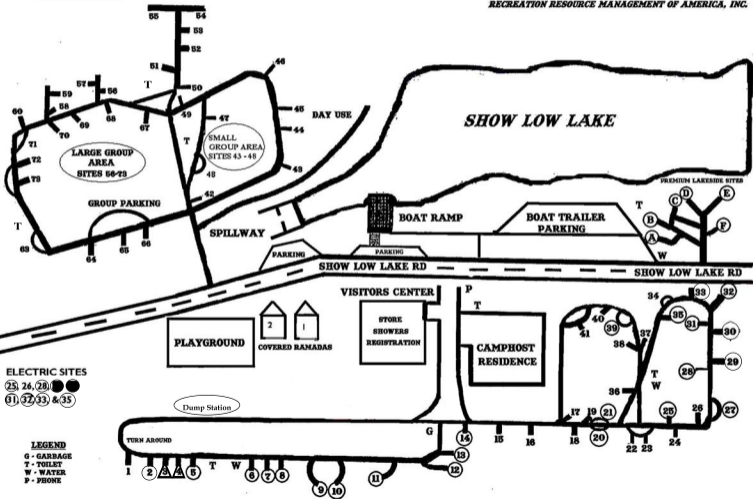

SHOW LOW LAKE CAMPGROUND

5800 SHOW LOW LAKE RD.
LAKESIDE, AZ 85929

FOR RESERVATIONS CALL
1-888-537-7762

CIRCLED SITES AND GROUP SITES
CAN BE RESERVED

OPERATED UNDER SPECIAL USE PERMIT BY:
RECREATION RESOURCE MANAGEMENT OF AMERICA, INC.

ELECTRIC SITES

- 25, 26, 28, 31, 32, 33, & 35

LEGEND

- G - GARBAGE
- T - TOILET
- W - WATER
- P - PHONE