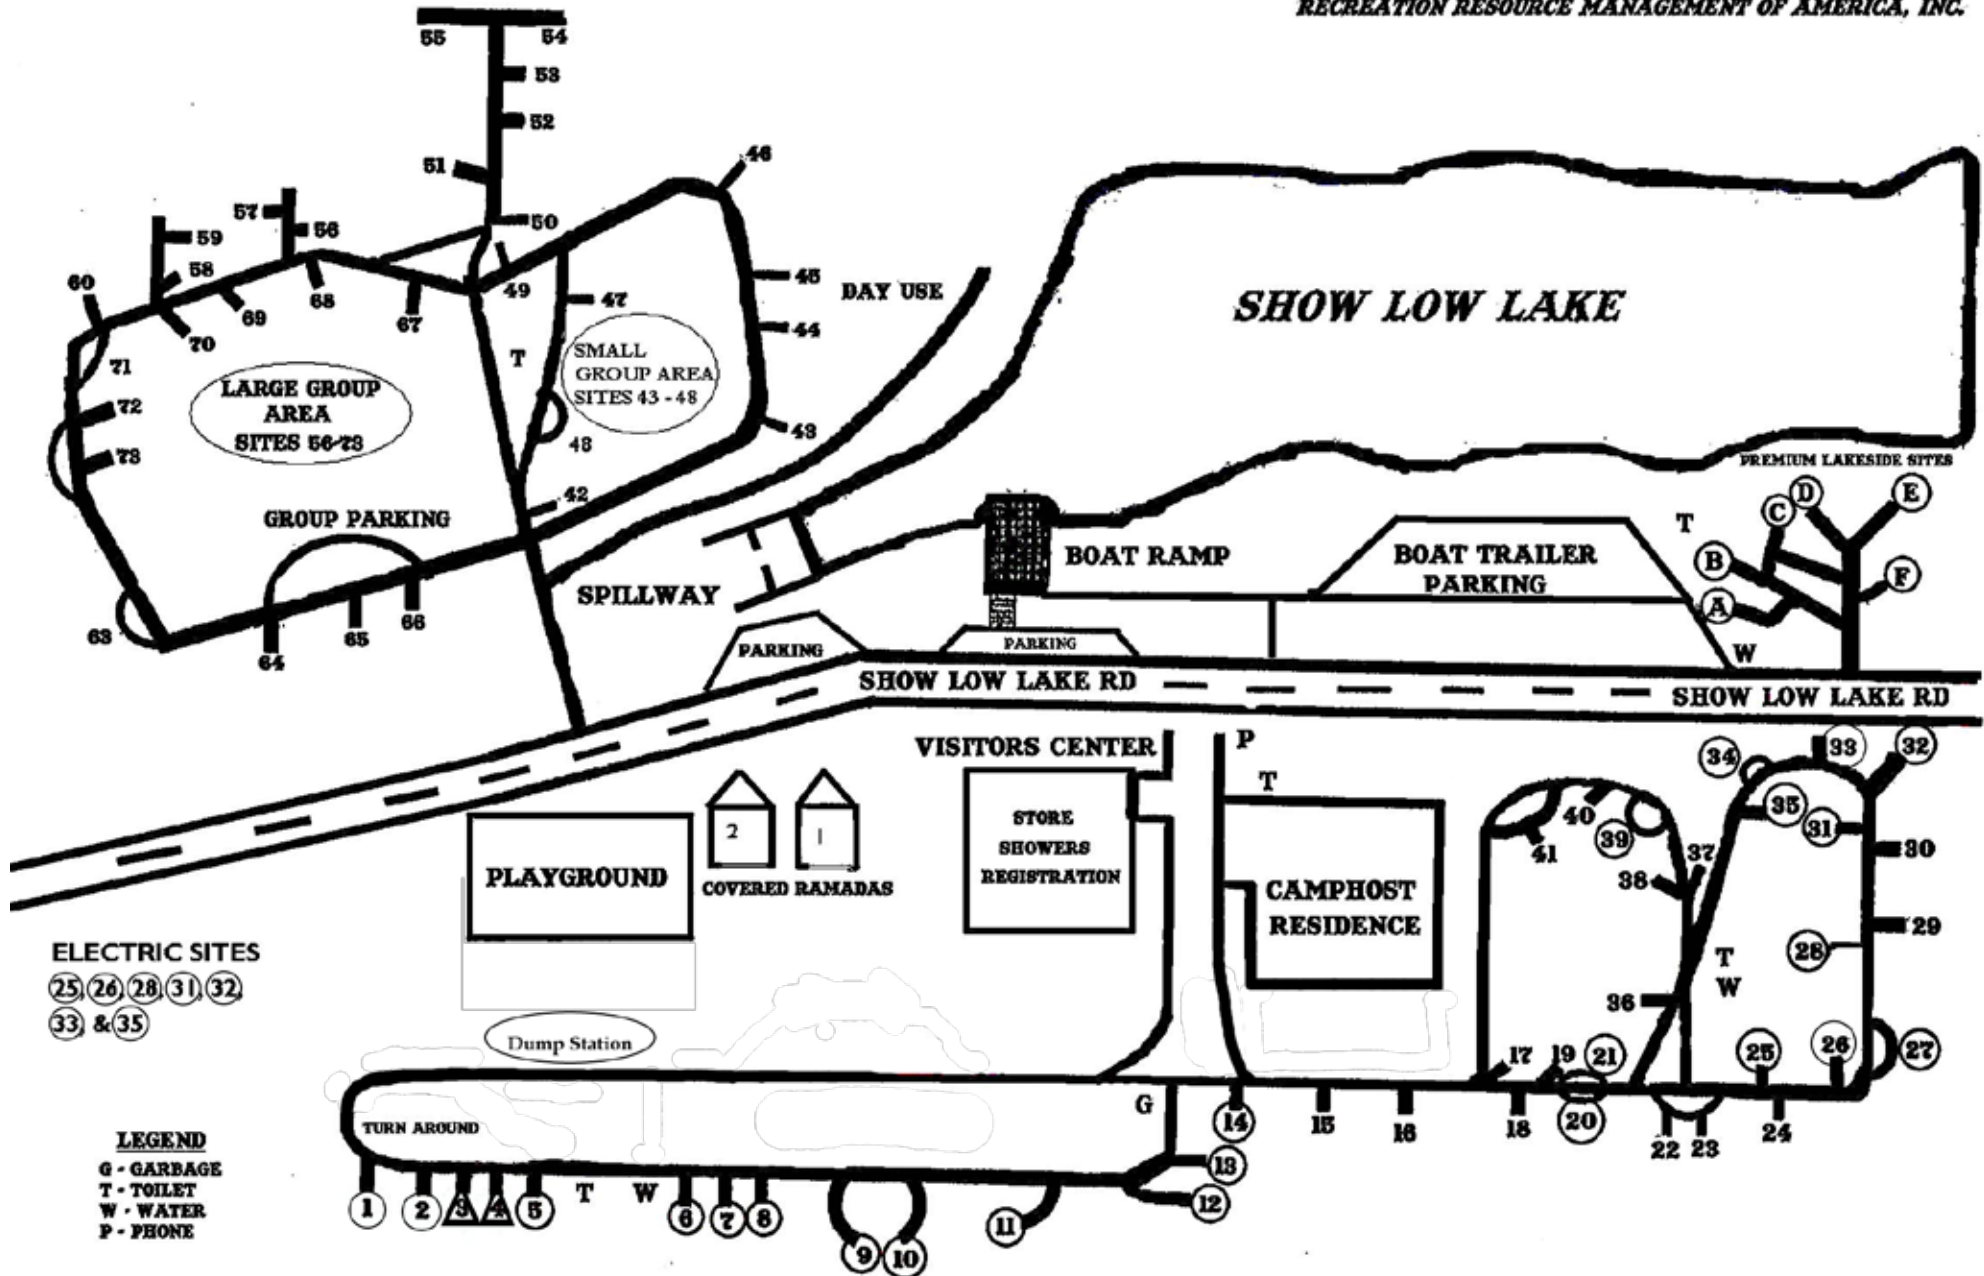

# SHOW LOW LAKE CAMPGROUND

5800 SHOW LOW LAKE RD.  
LAKESIDE, AZ 85929

**FOR RESERVATIONS CALL**  
**1-888-537-7762**

**CIRCLED SITES AND GROUP SITES**  
**CAN BE RESERVED**

*OPERATED UNDER SPECIAL USE PERMIT BY:*  
*RECREATION RESOURCE MANAGEMENT OF AMERICA, INC.*

**ELECTRIC SITES**  
25 26 28 31 32  
33 & 35

**LEGEND**  
G - GARBAGE  
T - TOILET  
W - WATER  
P - PHONE